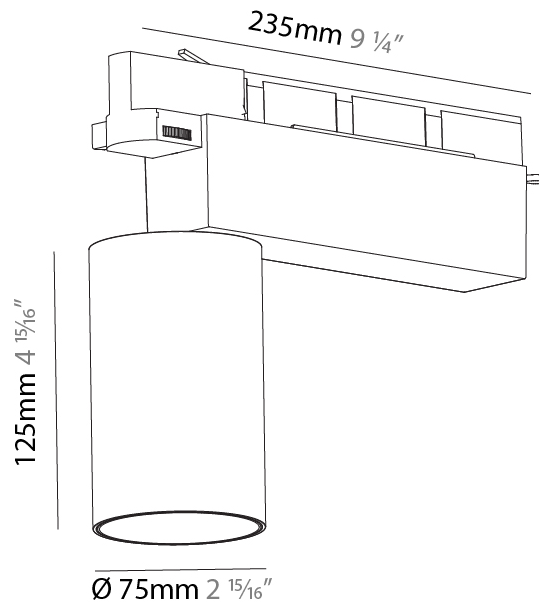

GENERAL

Series: Centriq
 Subseries: Centriq 75
 Brand: Prolicht
 Division: Architectural
 Mounting Type: Track
 Mounting Location: Ceiling
 Subcategory: Spots

PHYSICAL

Shape: Cylinder
 Diameter (mm): 75
 Diameter (in): 2 ¹⁵/₁₆
 Length (mm): 235
 Length (in): 9 ¹/₄
 Height (mm): 182
 Height (in): 7 ³/₁₆
 Light Distribution: Adjustable / Direct
 Weight (kg): 1.099
 Weight (lbs): 2.42
 Installation Requirement: Track or profile system
 Fixture Finish: SSR / BKV / CWI / CRY / HAB / LAG / UFT / ITA / RUA / RUR / MIC / FTG / MYG / TWT / LOD / PUS / FRO / FUP / KIA / POP / BLS / SPG / MEY / GOH / GUM / CHC / COM / ABZ / JAG / OBR / MOS / ROR
 Fixture Material: Aluminum Die Cast

OPTICAL

Reflector°: 20 / 25 / 40
 Adjustability: Rotational 340°; Tilt 90°
 Upon Request: Special Beam Angles

RATINGS AND CERTIFICATIONS

Certified By: Certified for North American Standards
 IP rating: IP20